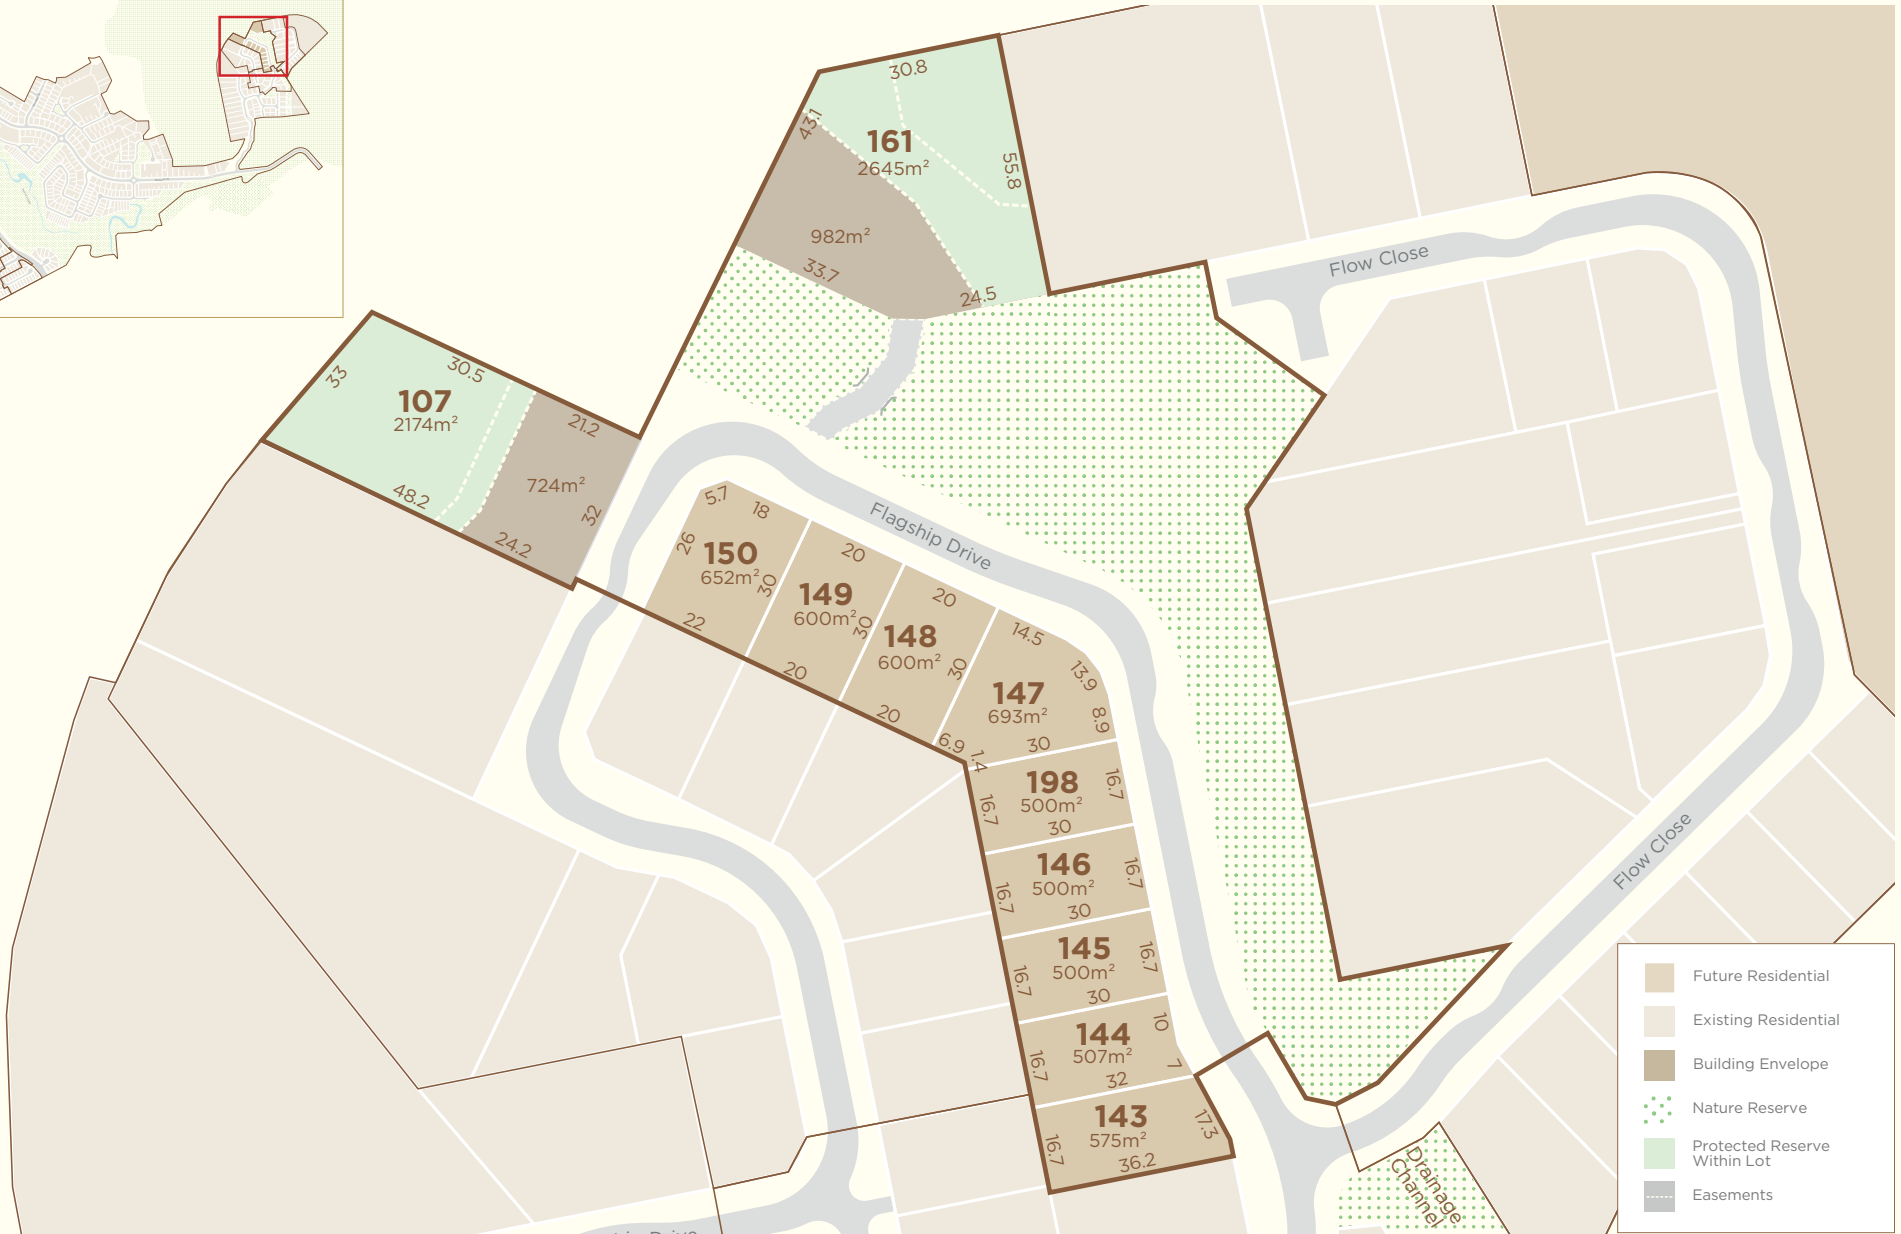

# STAGE 2C-1

# ELYSIAN

AT BLUEWATER

All dimensions and areas are approximate only, and are subject to final survey. The boundaries shown on the plan should not be used for final detailed engineers's design. Plan is indicative only and not to scale.