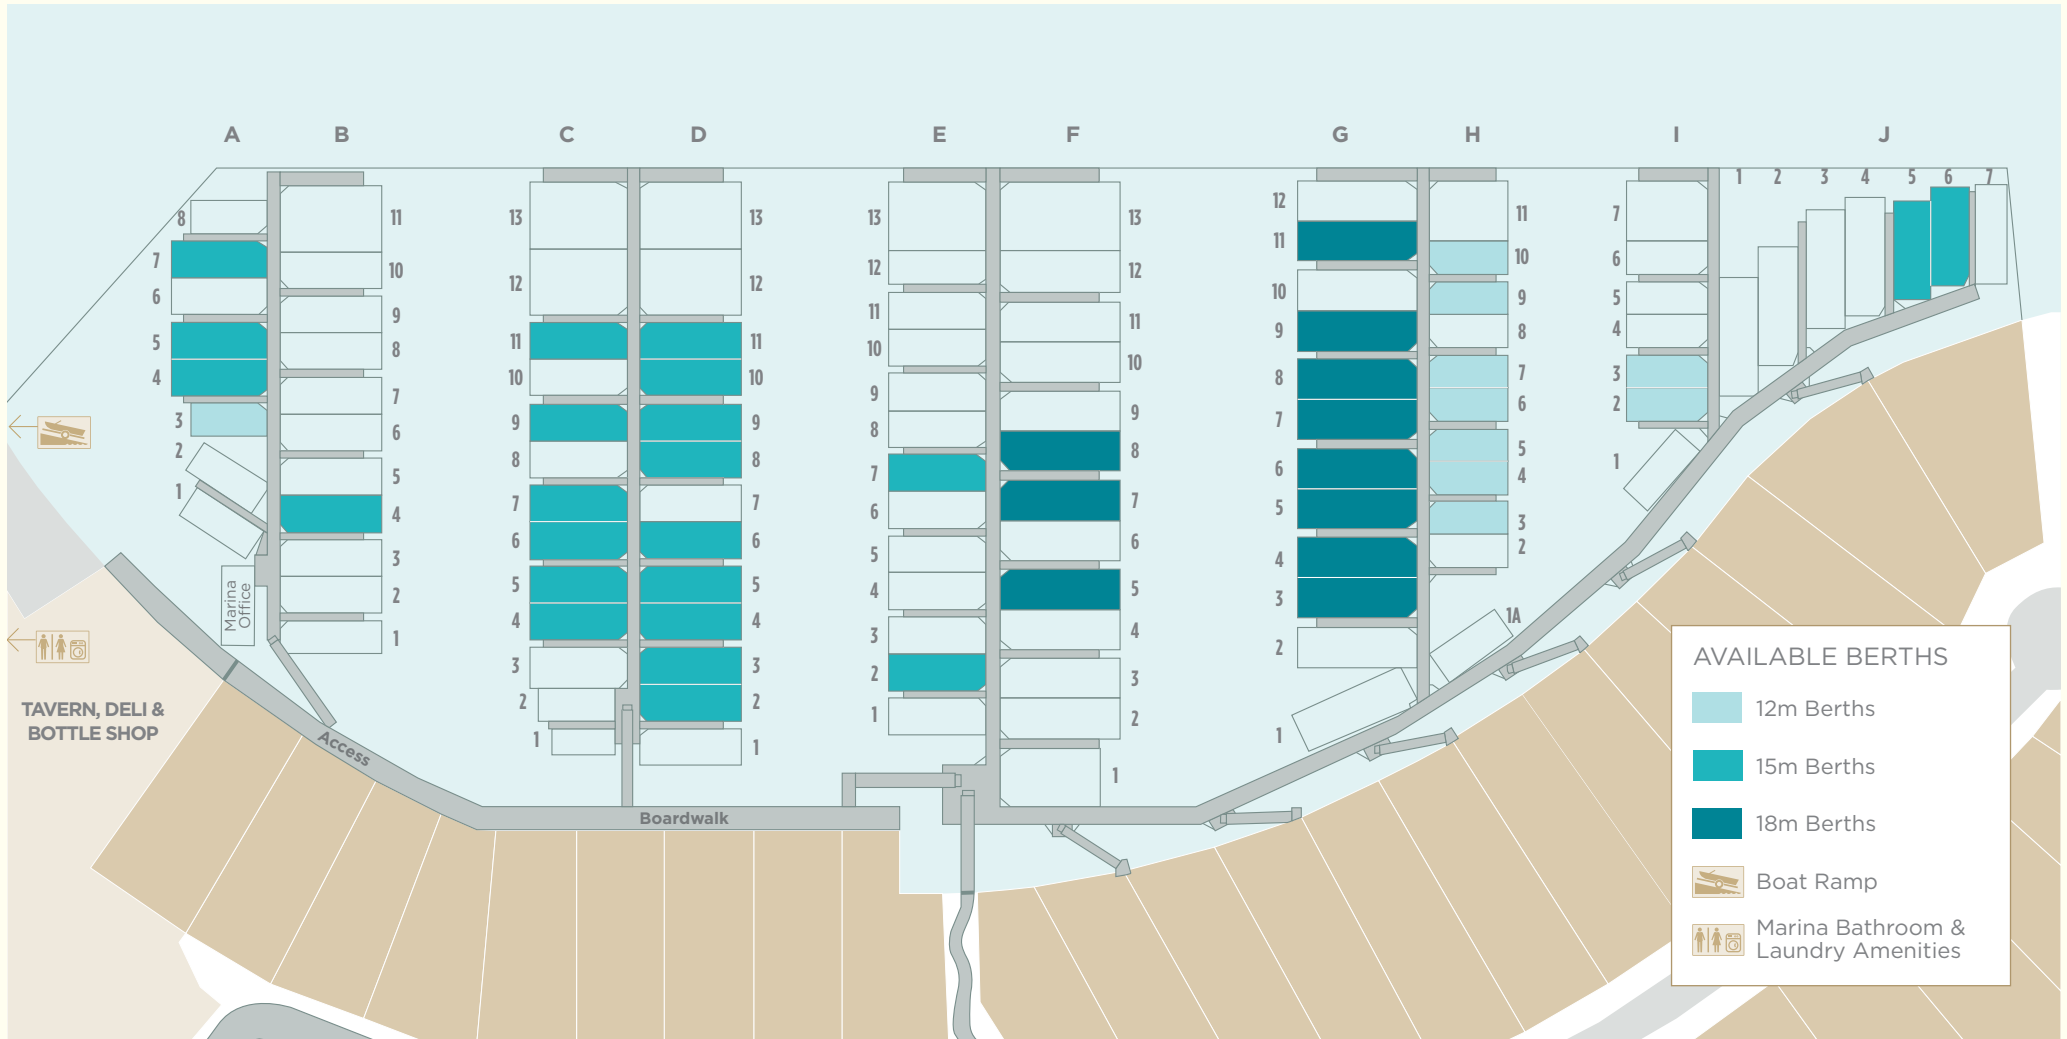

BLUEWATER MARINA

12m, 15m and 18m monohull berths are available for purchase on a 99-year lease. Please contact our sales team for further information.

Plan is indicative only and not to scale. Availability subject to change without notice. Please contact us for confirmation of current availability.